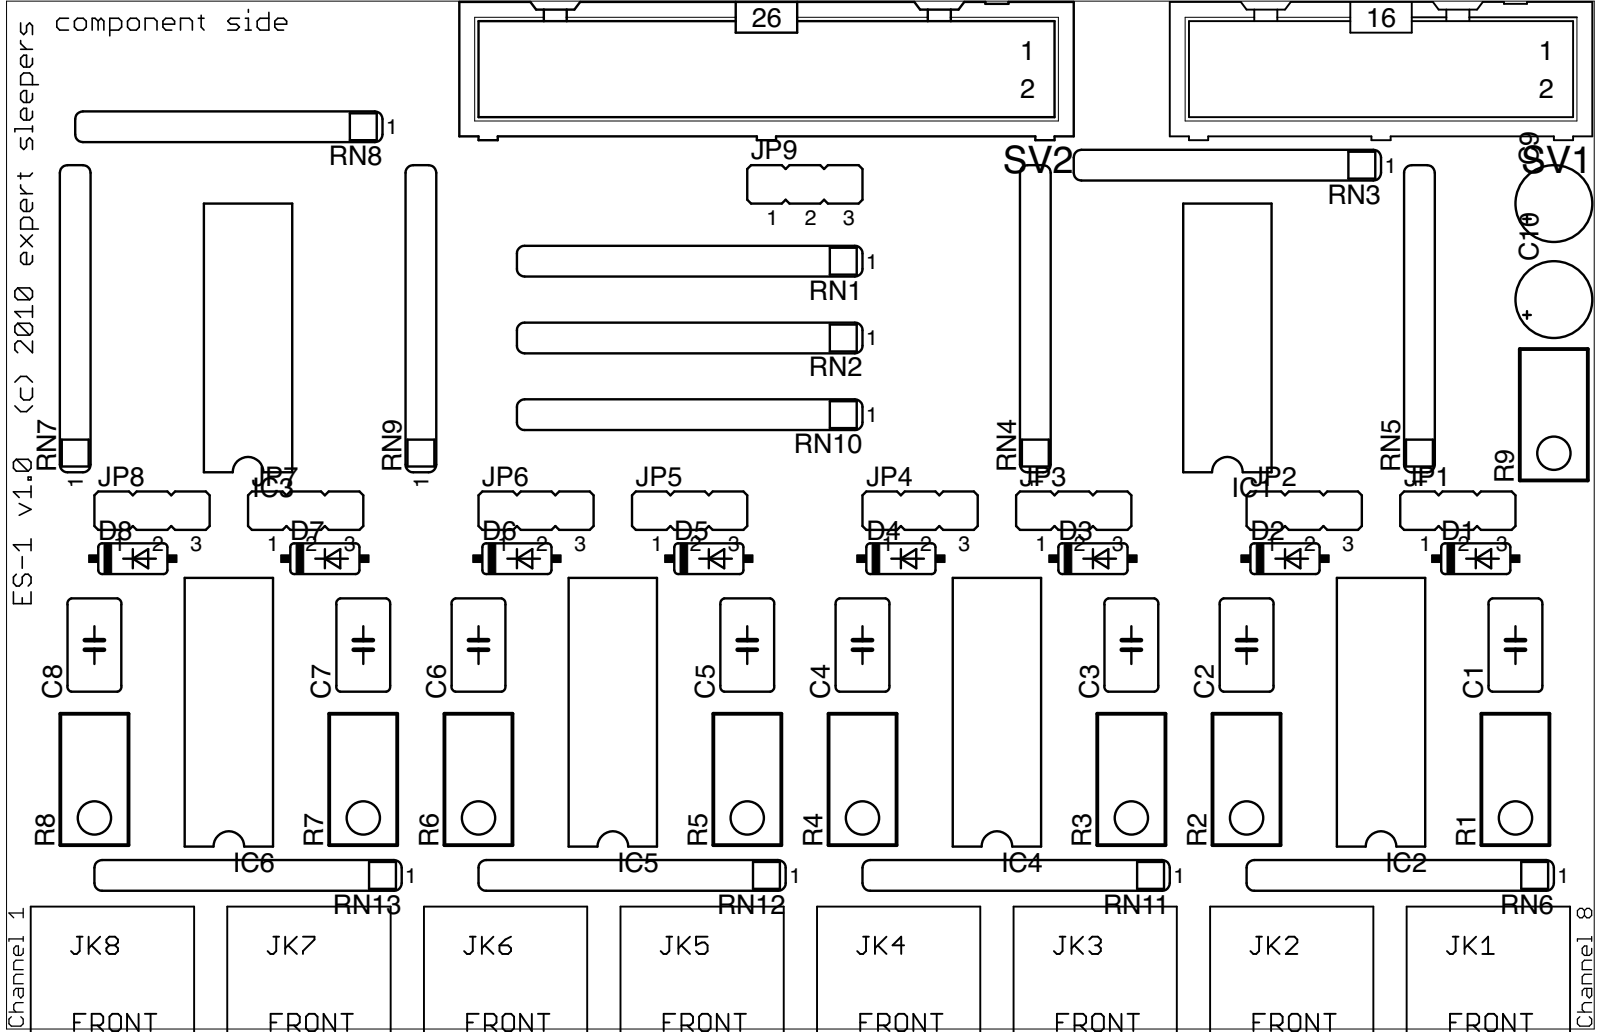

ES-1 v1.0 (c) 2010 expert sleepers

component side

Channel 1

Channel 8